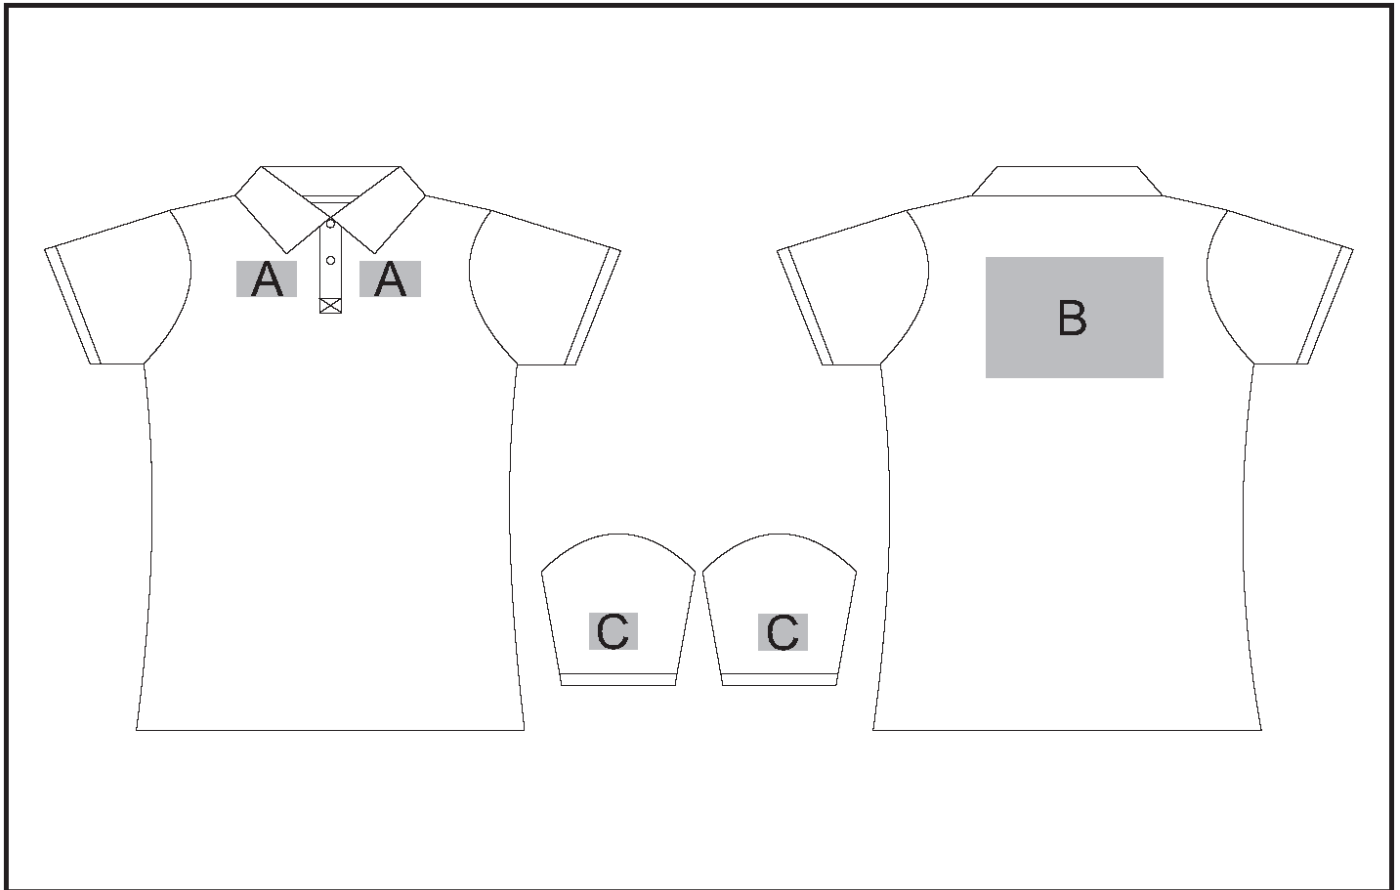

### Need to know:

- Includes 1-Position Digital Transfer (setup fee applies)
- DTC/EMB inclusive Parameters: Left/Right Chest or Back = 100mm x 100mm

## **Position A**

1. Screen Print (SA)  
1 Colour  
Size: 100mm wide x 60mm high
2. Embroidery (EMB-A)  
N/A  
Size: 100mm wide x 100mm high
3. Digital Transfer Clothing A6 (DTC-A6)  
Full Colour  
Size: 100mm wide x 100mm high
4. Silicone (STP-A)  
N/A  
Size: 30mm wide x 30mm high
5. Silicone (STP-B)  
N/A  
Size: 50mm wide x 50mm high
6. Silicone (STP-C)  
N/A  
Size: 80mm wide x 80mm high
7. Silicone (STP-D)  
N/A  
Size: 100mm wide x 40mm high

## **Position C**

1. Screen Print (SA)  
1 Colour  
Size: 60mm wide x 60mm high
2. Embroidery (EMB-A)  
N/A  
Size: 50mm wide x 50mm high
3. Digital Transfer Clothing A6 (DTC-A6)  
Full Colour  
Size: 50mm wide x 50mm high
4. Silicone (STP-A)  
N/A  
Size: 30mm wide x 30mm high
5. Silicone (STP-B)  
N/A  
Size: 50mm wide x 50mm high

## **Position B**

1. Screen Print (SA)  
1 Colour  
Size: 260mm wide x 200mm high
2. Embroidery (EMB-A)  
N/A  
Size: 200mm wide x 200mm high
3. Digital Transfer Clothing A6 (DTC-A6)  
Full Colour  
Size: 105mm wide x 148mm high
4. Digital Transfer Clothing A5 (DTC-A5)  
Full Colour  
Size: 210mm wide x 148mm high
5. Silicone (STP-A)  
N/A  
Size: 30mm wide x 30mm high
6. Silicone (STP-B)  
N/A  
Size: 50mm wide x 50mm high
7. Silicone (STP-C)  
N/A  
Size: 80mm wide x 80mm high
8. Silicone (STP-D)  
N/A  
Size: 120mm wide x 40mm high